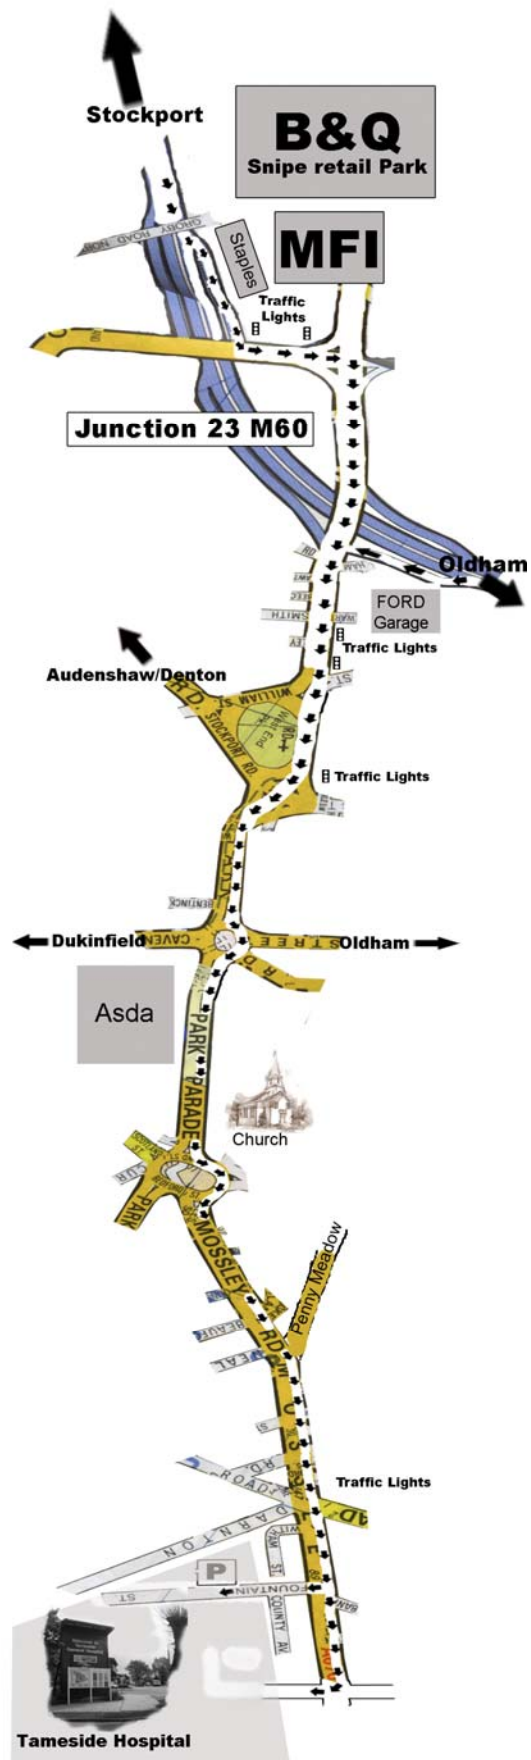

**Werneth House Multi-Disciplinary
Education Centre
Tameside General Hospital
Fountain Street
ASHTON UNDER LYNE
OL6 9RW**

Direct Line: 0161 331 6346

TRAVEL INSTRUCTIONS

Leave M60 at Junction 23

Approaching from Stockport:

At the end of the slip road turn left at the traffic lights (*Staples should be on the left*). At the next set of traffic lights (*approx 100 m*) turn right (MFI should be on your left). There will now be a series of traffic lights which you should drive straight through.

Approaching from Oldham:

At the traffic lights at the end of the slip road turn left which will bring you to the series of traffic light which you should drive through.

Now there is a Ford car showroom (*Evans Hallshaw*) on your left. Proceed straight ahead through more traffic lights, and at the church on your right the road widens into 4 lanes. It is best to be in the second lane from the left. Follow the flow of traffic along the bypass and proceed taking the second exit (straight ahead) off the roundabout (Asda should be on your right). You should start to see signs for the hospital. At the next roundabout (there is a large church on your left at this point) take the second exit off the roundabout and proceed ahead until you reach a T-junction. Turn right at this junction on to the A670 and proceed straight ahead. Proceed straight through the traffic lights and take the second right onto Fountain Street. The multi-storey car park is then on your right.